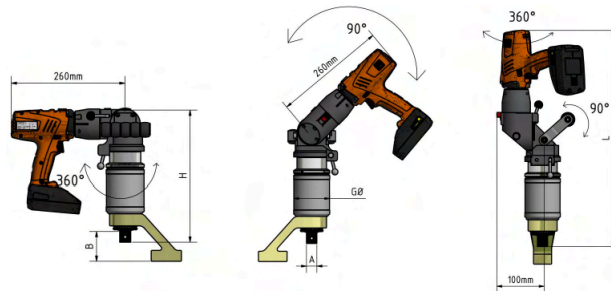

# JUWEL TQSM-Series Battery-operated Torque Gun

- Torque range from 100 to 5,000 Nm
- Multi-design enables maximum flexibility
- Brushless PowerDrive motor
- Lithium-ion battery with SafetyCell Technology (6 Ah)
- Planetary gears are developed and manufactured 100% in Germany in our own company
- Thanks to the quick-charger, batteries can be fully charged in less than 30 minutes
- 4 gears with 15 torque levels each
- High speeds for precise and fast screwing
- Equipped with additional handle for better handling
- Reaction arm made of high-strength investment casting - customised versions also possible on request thanks to our own CNC manufacture

## Technical Data

**Special-Feature**  
Two tools in one:  
Stepless locking of the control unit allows all variations between a straight and angled torque wrench.

Typ/Type	TQSM-065	TQSM-095	TQSM-130	TQSM-220	TQSM-300	TQSM-400	TQSM-500
Antriebsvierkant/Square drive A	3/4"	3/4" / 1"	1"	1"	1"	1 1/2"	1 1/2"
Artikelnummer/Item number	62 200 065	62 200 095	62 200 130	62 200 220	62 200 300	62 200 400	62 200 500
Drehmoment/Torque (Nm)	100 - 650	100 - 950	100 - 1.300	100 - 2.200	100 - 3.000	150 - 4.000	250 - 5.000
Drehzahl 1. Gang (U/min)/ Speed 1st gear (r/min)	8	7.5	4.25	2.1	1.2	1.25	0.5
Drehzahl 2. Gang (U/min)/ Speed 2nd gear (r/min)	16	15.5	8.5	4.2	2.5	2.5	0.9
Drehzahl 3. Gang (U/min)/ Speed 3rd gear (r/min)	36	35	20	8.5	6	5.5	2
Drehzahl 4. Gang (U/min)/ Speed 4th gear (r/min)	70	36	39	18	12	11	4
Gewicht Abstützung/ Weight reaction arm (kg)	0.5	0.7	1.7	1.7	1.7	3.5	3.5
Gewicht/Weight (kg)	7	9	9.1	10.4	10.5	12.7	13.9
Länge/Length L (mm)	500	510	510	530	530	555	605
Höhe/Height H (mm)	275	285	285	305	305	330	380
Weite/Width B (mm)	55	55/75	75	75	75	95	95
Ø Getriebe/Gear D (mm)	75	75	88	88	88	99	99
Ø Verriegelung/Locking (mm)	90	90	90	90	90	90	90