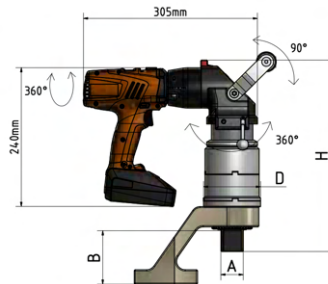

Scan the QR code to get to the product.

Visit us online:

www.juwel-schraubtechnik.de/en

JUWEL TQWS-Series Battery-operated Torque Gun

- Torque range from 100 to 10,000 Nm
- Brushless PowerDrive motor
- Lithium-ion battery with SafetyCell Technology (6 Ah)
- Planetary gears are developed and manufactured 100% in Germany in our own company
- Thanks to the quick-charger, batteries can be fully charged in less than 30 minutes
- 4 gears with 15 torque levels each
- High speeds for precise and fast screwing
- From model TQWS-400 equipped with additional handle for better handling
- Reaction arm made of high-strength investment casting - customised versions also possible on request thanks to our own CNC manufacture

Subject to technical changes and errors.

Technical Data

Typ/Type	TQWS-065	TQWS-095	TQWS-130	TQWS-220	TQWS-300	TQWS-400	TQWS-500	TQWS-600	TQWS-700	TQWS-800-1000
Antriebsvierkant/Square drive A	3/4"	3/4" / 1"	1"	1"	1"	1 1/2"	1 1/2"	1 1/2"	1 1/2"	
Artikelnummer/Item number	62 100 065	62 100 095	62 100 130	62 100 220	62 100 300	62 100 400	62 100 500	62 100 600	62 100 700	
Drehmoment/Torque (Nm)	100 - 650	100 - 950	100 - 1.300	100 - 2.200	100 - 3.000	150 - 4.000	250 - 5.000	350 - 6.000	450 - 7.000	Max. 10.000
Drehzahl 1. Gang (U/min)/ Speed 1st gear (r/min)	8	7.5	4.25	2.1	1.2	1.25	1.25	1	0.75	
Drehzahl 2. Gang (U/min)/ Speed 2nd gear (r/min)	16	15.5	8.5	4.2	2.5	2.5	2.5	2	1.5	
Drehzahl 3. Gang (U/min)/ Speed 3rd gear (r/min)	36	35	20	8.5	6	5.5	5.5	4	3.5	
Drehzahl 4. Gang (U/min)/ Speed 4th gear (r/min)	70	36	39	18	12	11	11	8	7	
Gewicht Abstützung/ Weight reaction arm (kg)	0.5	0.7	1.7	1.7	1.7	3.5	3.5	5.5	5.5	Auf Anfrage/ On request
Gewicht/Weight (kg)	6	8.6	8.5	10.2	10.2	12	13.5	17	17	
Länge/Length H (mm)	264	283 - 288	275	307	307	320	365	355	355	
Weite/Width B (mm)	55	55/75	75	75	75	95	95	115	115	
Ø Getriebe/Gear D (mm)	75	75	88	88	88	99	99	135	135	
Ø Verriegelung/Locking (mm)	90	90	90	90	90	90	90	90	90	