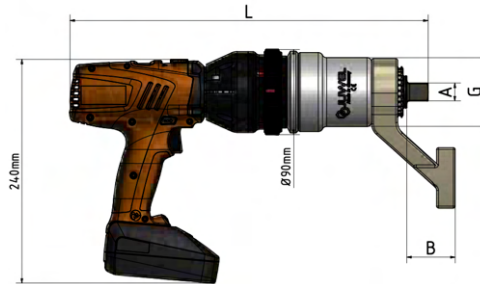

# JUWEL TQS-Series Battery-operated Torque Gun

- Torque range from 100 to 10,000 Nm
- Brushless PowerDrive motor
- Lithium-ion battery with SafetyCell Technology (6 Ah)
- Planetary gears are developed and manufactured 100% in Germany in our own company
- Thanks to the quick-charger, batteries can be fully charged in less than 30 minutes
- 4 gears with 15 torque levels each
- High speeds for precise and fast screwing
- From model TQS-400 equipped with additional handle for better handling
- Reaction arm made of high-strength investment casting - customised versions also possible on request thanks to our own CNC manufacture

## Technical Data

Typ/Type	TQS-065	TQS-095	TQS-130	TQS-220	TQS-300	TQS-400	TQS-500	TQS-600	TQS-700	TQS-800-1000
Antriebsvierkant/Square drive A	3/4"	3/4" / 1"	1"	1"	1"	1 1/2"	1 1/2"	1 1/2"	1 1/2"	
Artikelnummer/Item number	62 000 065	62 000 095	62 000 130	62 000 220	62 000 300	62 000 400	62 000 500	62 000 600	62 000 700	
Drehmoment/Torque (Nm)	100 - 650	100 - 950	100 - 1.300	100 - 2.200	100 - 3.000	150 - 4.000	250 - 5.000	350 - 6.000	450 - 7.000	Max. 10.000
Drehzahl 1. Gang (U/min)/ Speed 1st gear (r/min)	8	7.5	4.25	2.1	1.2	1.25	1.25	1	0.75	
Drehzahl 2. Gang (U/min)/ Speed 2nd gear (r/min)	16	15.5	8.5	4.2	2.5	2.5	2.5	2	1.5	
Drehzahl 3. Gang (U/min)/ Speed 3rd gear (r/min)	36	35	20	8.5	6	5.5	5.5	4	3.5	
Drehzahl 4. Gang (U/min)/ Speed 4th gear (r/min)	70	36	39	18	12	11	11	8	7	
Gewicht Abstützung/ Weight reaction arm (kg)	0.5	0.7	1.7	1.7	1.7	3.5	3.5	5.5	5.5	Auf Anfrage/ On request
Gewicht/Weight (kg)	4.75	6.8	7.2	8.2	8.3	10.5	12.5	16	16	
Länge/Length H (mm)	380	390 / 395	380	420	420	435	475	455	455	
Weite/Width B (mm)	55	55/75	75	75	75	95	95	115	115	
Ø Getriebe/Gear D (mm)	75	75	88	88	88	99	99	135	135	
Ø Verriegelung/Locking (mm)	90	90	90	90	90	90	90	90	90	